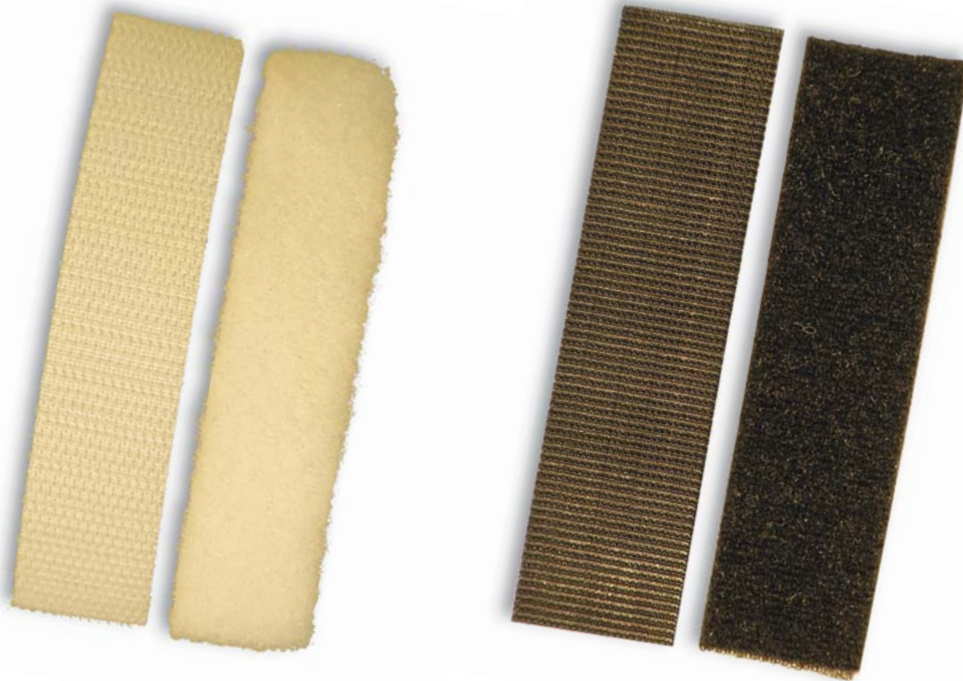

# Fasteners - Hook & Loop

CODE	DESCRIPTION	COLOUR	WIDTH/LENGTH
SPSU1000B	SELF ADHESIVE HOOK	BLACK	20mm/25mt/Roll
SPSU1001B	SELF ADHESIVE LOOP	BLACK	20mm/25mt/Roll
SPSU1000W	SELF ADHESIVE HOOK	WHITE	20mm/25mt/Roll
SPSU1001W	SELF ADHESIVE LOOP	WHITE	20mm/25mt/Roll
SPSU1002B	SELF ADHESIVE HOOK	BLACK	25mm/25mt/Roll
SPSU1003B	SELF ADHESIVE LOOP	BLACK	25mm/25mt/Roll
SPSU1002W	SELF ADHESIVE HOOK	WHITE	25mm/25mt/Roll
SPSU1003W	SELF ADHESIVE LOOP	WHITE	25mm/25mt/Roll
SPSU1004B	SEW ON HOOK	BLACK	20mm/25mt/Roll
SPSU1005B	SEW ON LOOP	BLACK	20mm/25mt/Roll
SPSU1004W	SEW ON HOOK	WHITE	20mm/25mt/Roll
SPSU1005W	SEW ON LOOP	WHITE	20mm/25mt/Roll
SPSU1006B	SEW ON HOOK	BLACK	25mm/25mt/Roll
SPSU1007B	SEW ON LOOP	BLACK	25mm/25mt/Roll
SPSU1006W	SEW ON HOOK	WHITE	25mm/25mt/Roll
SPSU1007W	SEW ON LOOP	WHITE	25mm/25mt/Roll
SPSU1017	SEW 50MM HOOK AND LOOP	WHITE	50mm/25mt/x 2 rolls
SPSU1018B	SEW ON HOOK	BLACK	50mm/25mt
SPSU1018W	SEW ON HOOK	WHITE	50mm/25mt
SPSU1019B	SEW ON LOOP	BLACK	50mm/25mt
SPSU1019W	SEW ON LOOP	WHITE	50mm/25mt
SPSU1020B	SEW ON HOOK	BLACK	100mm/25mt
SPSU1021B	SEW ON LOOP	BLACK	100mm/25mt