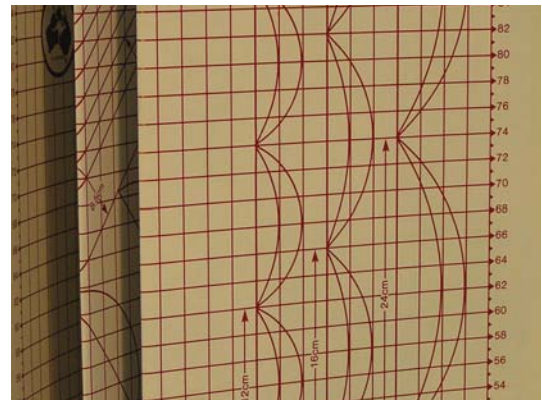

### Tracing Products

SPSU1846 CUTTING BOARD, 2cm GRAPH LINES, 100cm x 166cm

Refer also to Fiskars Products and Olfa

Quilting Spray **Refer under ADHESIVES, LUBRICANTS AND SPRAYS**

Quilting Thread **Refer under THREADS**