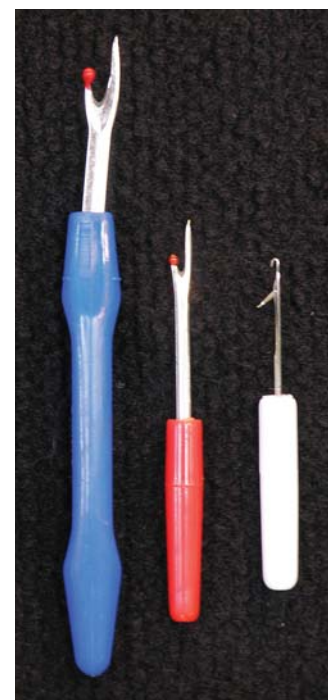

Tools & Gadgets

CODE DESCRIPTION

Needle Threader - Hand Sewing

SPMI0731	NEEDLE THREADER MEDIUM WIRE
SPMI0732	NEEDLE THREADER LARGE WIRE
SPSU9998	EAZI NEEDLE THREADER

Needle Threader - Machine Sewing

SPMI3996	PERFECT SEW - THREADER/INSERTER
SPSU9999L	EAZI NEEDLE THREADER, LOOSE
SPSU9999	EAZI NEEDLE THREADER, HANGSELL
SPHSA-77	EAZI NEEDLE, SEWPARTS HANGSELL

Overlocker Catcher

SPSU3853	ORIGINAL LITTER CRITTER
----------	-------------------------

Latchhook

SPSU100	LATCH HOOK - FINE KNIT FABRICS
---------	--------------------------------

Seam Rippers

SPSU1855	LARGE
SPSU1854	SMALL

Tools & Gadgets

CODE DESCRIPTION

Nifty Nets

SPHSB-04 CONE NETS - 3 PACK HANGSELL
 SPSU3791 CONE NET - LOOSE

Cone Stand

SPSU3961 COTTON STAND 1 THREAD, CARDED SEWPARTS HANGSELL

Tracing Products

SPSU1846 CUTTING BOARD, 2cm GRAPH LINES, 100cm x 166cm